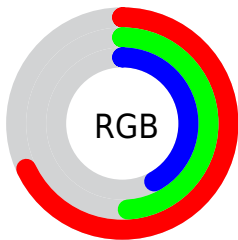

Distribution

Red (68%)

Green (49%)

Blue (42%)