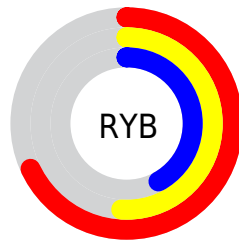

Details

The XYZ color **27.3171, 24.4755, 17.1944** is a dark color, and the websafe version is hex **996666**. A complement of this color would be **25.7600, 30.2948, 44.5343**, and the grayscale version is **23.8278, 25.0687, 27.2998**.

A 20% lighter version of the original color is **54.8487, 50.9018, 39.2819**, and **11.0774, 9.3515, 5.4961** is the 20% darker color. If you saturate the color by 10%, you get **24.9708, 21.1034, 12.3413**, and if you desaturate by 10%, it is **30.0632, 28.3522, 23.0901**.

Distribution

Red (68%)

Green (49%)

Blue (42%)

Red (68%)

Yellow (51%)

Blue (42%)

Cyan (0%)