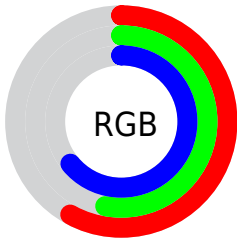

Distribution

- Red (58%)
- Green (53%)
- Blue (64%)