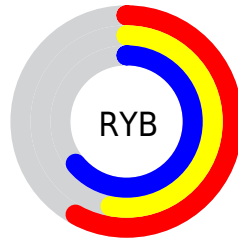

- Red (58%)
- Yellow (53%)
- Blue (64%)