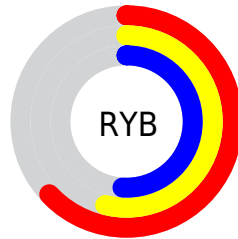

- Red (63%)
- Yellow (54%)
- Blue (51%)