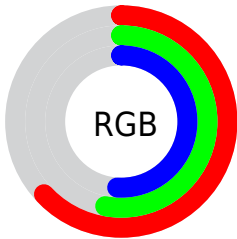

Distribution

- Red (63%)
- Green (53%)
- Blue (51%)