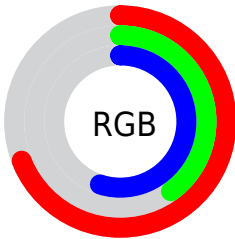

Distribution

Red (69%)

Green (40%)

Blue (55%)