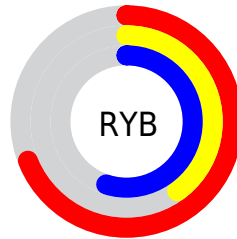

Red (69%)

Yellow (40%)

Blue (55%)