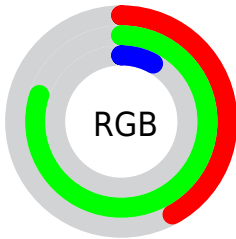

Distribution

Red (42%)

Green (80%)

Blue (8%)