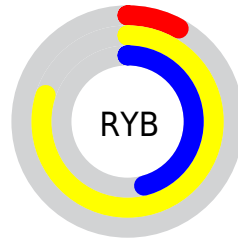

Details

The XYZ color **27.4261, 45.8266, 8.0617** is a dark color, and the websafe version is hex **66CC00**.

The color can be described as dark washed chartreuse. A complement of this color would be **18.3690, 8.5960, 57.1936**, and the grayscale version is **30.6157, 32.2101, 35.0768**.

A 20% lighter version of the original color is **53.0385, 80.2239, 21.9219**, and **11.4650, 21.6309, 3.5709** is the 20% darker color. If you saturate the color by 10%, you get **26.1169, 45.1677, 7.3417**, and if you desaturate by 10%, it is **29.0494, 46.6346, 9.5059**.

Distribution

Red (42%)

Green (80%)

Blue (8%)

Red (8%)

Yellow (80%)

Blue (46%)

Cyan (48%)