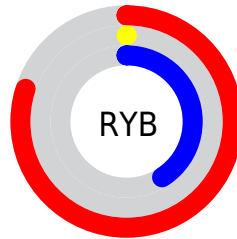

- Red (80%)
- Yellow (0%)
- Blue (41%)