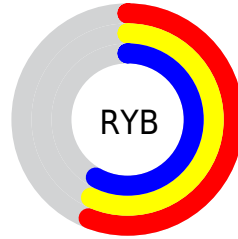

- Red (56%)
- Yellow (57%)
- Blue (58%)