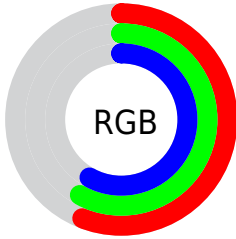

Distribution

- Red (56%)
- Green (58%)
- Blue (58%)