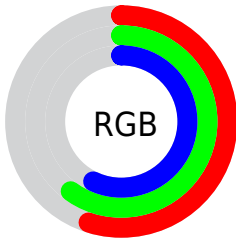

Distribution

- Red (55%)
- Green (60%)
- Blue (57%)