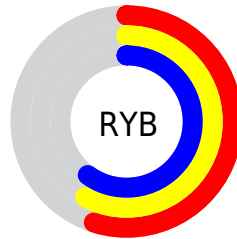

- Red (55%)
- Yellow (58%)
- Blue (60%)