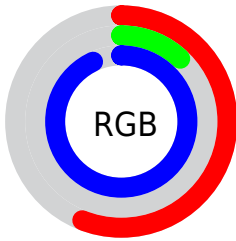

Distribution

- Red (56%)
- Green (12%)
- Blue (93%)