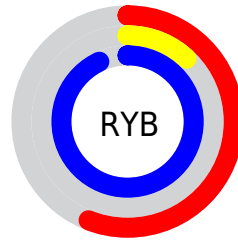

- Red (56%)
- Yellow (12%)
- Blue (93%)