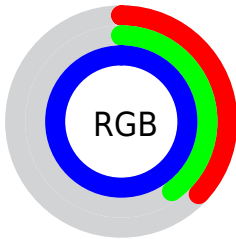

Distribution

- Red (37%)
- Green (40%)
- Blue (100%)