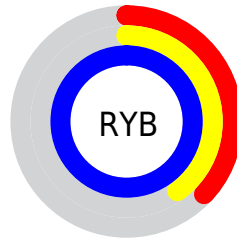

- Red (37%)
- Yellow (40%)
- Blue (100%)