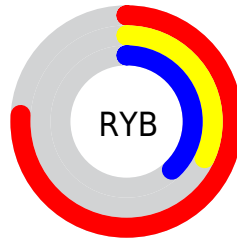

- Red (76%)
- Yellow (32%)
- Blue (38%)