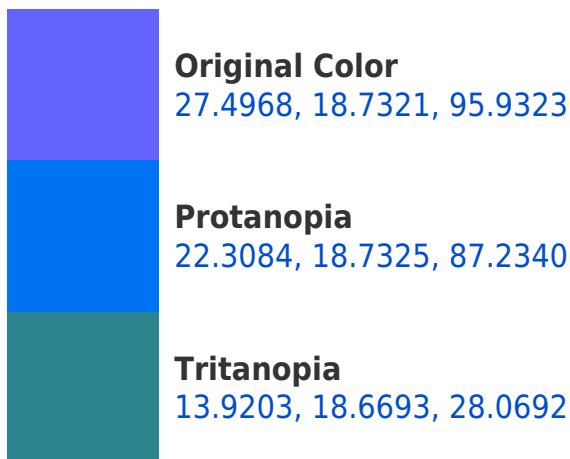

10.7081, 18.7321, 0.6677

6.9207, 18.7321, 54.7456

Rectangle

The Rectangle color scheme consists of four colors that form a rectangle on the color wheel.

27.4968, 18.7321, 95.9323

39.7685, 18.7321, 29.8716

10.7081, 18.7321, 0.6677

55.7120, 81.0733, 24.5168

18.7927, 18.3004, 22.7916

30.9792, 14.8810, 50.6685

3.0164, 1.4489, 4.9335

Previews

White Background

This preview shows how the XYZ color 27.4968, 18.7321, 95.9323 looks on a white background.

XYZ 27.4968, 18.7321, 95.9323

Background

This preview shows how black text looks on a background with the XYZ color 27.4968, 18.7321, 95.9323.

This preview shows how white text looks on a background with the XYZ color 27.4968, 18.7321,

Dichromacy

Trichromacy

Original Color

27.4968, 18.7321, 95.9323

Protanomaly

22.9847, 18.0277, 90.2640

Tritanomaly

17.0902, 17.6278, 46.7577