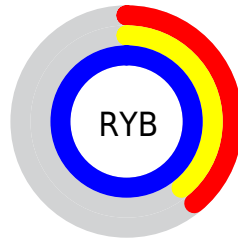

- Red (39%)
- Yellow (39%)
- Blue (100%)