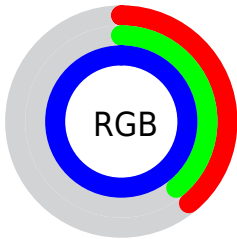

Distribution

- Red (39%)
- Green (39%)
- Blue (100%)