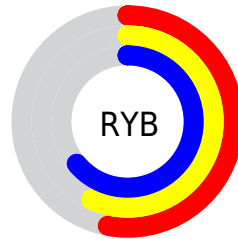

Details

The XYZ color **27.4196, 29.5722, 38.4453** is a light color, and the websafe version is hex **999999**. A complement of this color would be **29.7074, 30.2981, 27.2046**, and the grayscale version is **27.6595, 29.0999, 31.6898**.

A 20% lighter version of the original color is **54.8563, 58.8869, 74.1207**, and **11.0226, 11.9808, 16.4834** is the 20% darker color. If you saturate the color by 10%, you get **23.8953, 26.1028, 37.9619**, and if you desaturate by 10%, it is **31.4129, 33.3897, 38.9722**.

Distribution

Red (53%)

Green (59%)

Blue (64%)

Red (53%)

Yellow (57%)

Blue (64%)

Cyan (17%)