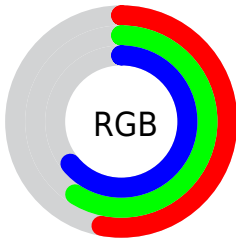

Distribution

Red (53%)

Green (59%)

Blue (64%)