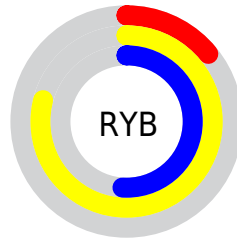

- Red (14%)
- Yellow (79%)
- Blue (51%)