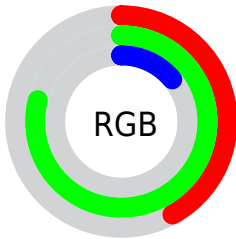

Distribution

- Red (42%)
- Green (79%)
- Blue (14%)