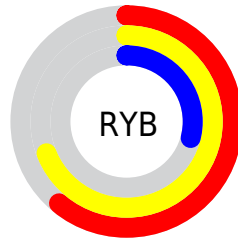

Details

The XYZ color **27.4504, 26.0608, 9.8868** is a dark color, and the websafe version is hex **CC9966**. A complement of this color would be **17.2800, 17.7837, 44.1167**, and the grayscale version is **24.3188, 25.5853, 27.8624**.

A 20% lighter version of the original color is **54.9766, 53.3732, 26.1434**, and **11.0779, 10.1697, 2.2988** is the 20% darker color. If you saturate the color by 10%, you get **25.9332, 23.8357, 6.8864**, and if you desaturate by 10%, it is **29.2153, 28.5142, 13.7942**.

Distribution

Red (69%)

Green (51%)

Blue (29%)

Red (61%)

Yellow (69%)

Blue (29%)

Cyan (0%)