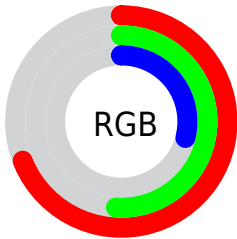

Distribution

Red (69%)

Green (51%)

Blue (29%)