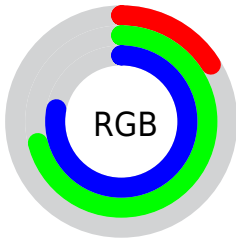

Distribution

- Red (16%)
- Green (71%)
- Blue (78%)