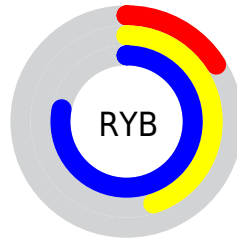

- Red (16%)
- Yellow (45%)
- Blue (78%)