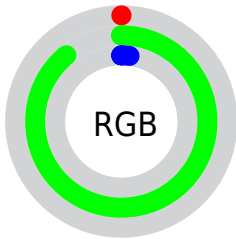

Distribution

Red (0%)

Green (89%)

Blue (2%)