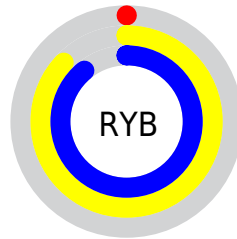

Red (0%)

Yellow (87%)

Blue (89%)