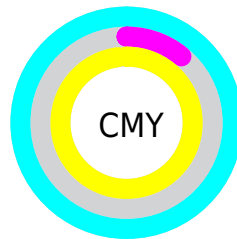

A 20% lighter version of the original color is **44.2035, 75.6693, 21.5084**, and **14.3747, 28.7495, 4.7916** is the 20% darker color. If you saturate the color by 10%, you get **27.4977, 54.9513, 9.3017**, and if you desaturate by 10%, it is **28.0173, 55.1992, 10.2286**.

Distribution

Red (0%)

Green (89%)

Blue (2%)

Red (0%)

Yellow (87%)

Blue (89%)

Cyan (100%)

Magenta (0%)

Yellow (98%)

Black (11%)

Cyan (100%)

Magenta (11%)

Yellow (98%)

Brightness & Saturation Gradients

These gradients show how the XYZ color 27.4965, 54.9491, 9.3006 changes by changing the brightness by 10 percent. The first figure shows a shift by +10% for each color and the second figure -10%.