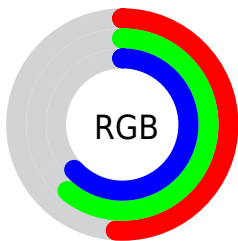

Distribution

Red (51%)

Green (61%)

Blue (63%)