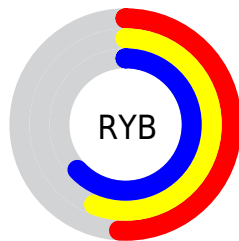

Details

The XYZ color **27.3603, 30.7617, 38.2138** is a light color, and the websafe version is hex **999999**. A complement of this color would be **27.5317, 26.7972, 24.8411**, and the grayscale version is **28.2158, 29.6852, 32.3272**.

A 20% lighter version of the original color is **54.7236, 60.6261, 73.7835**, and **11.0731, 12.7319, 16.6257** is the 20% darker color. If you saturate the color by 10%, you get **24.5698, 28.5642, 37.9372**, and if you desaturate by 10%, it is **30.5524, 33.1877, 38.5143**.

Distribution

Red (51%)

Green (61%)

Blue (63%)

Red (51%)

Yellow (56%)

Blue (63%)

Cyan (19%)