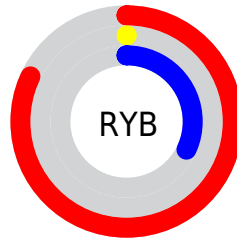

- Red (82%)
- Yellow (0%)
- Blue (32%)