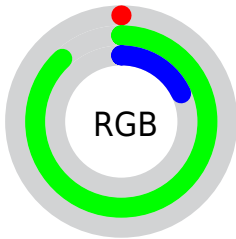

Distribution

- Red (0%)
- Green (88%)
- Blue (18%)