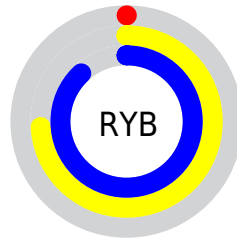

- Red (0%)
- Yellow (74%)
- Blue (88%)