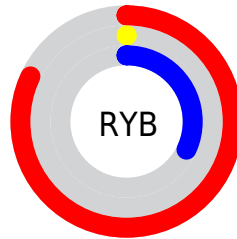

- Red (82%)
- Yellow (0%)
- Blue (32%)