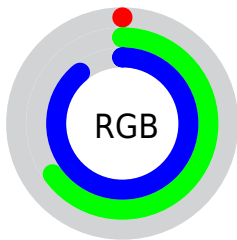

Distribution

- Red (0%)
- Green (65%)
- Blue (89%)