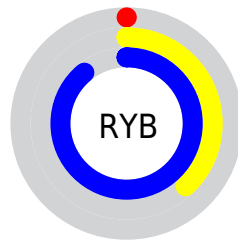

- Red (0%)
- Yellow (38%)
- Blue (89%)