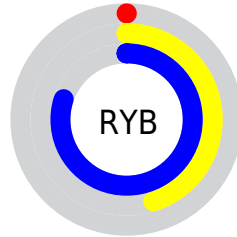

- Red (0%)
- Yellow (45%)
- Blue (80%)