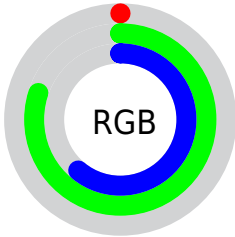

Distribution

- Red (0%)
- Green (80%)
- Blue (61%)