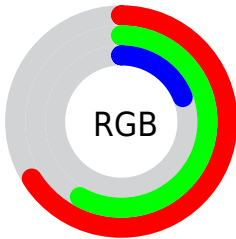

Distribution

Red (66%)

Green (58%)

Blue (19%)