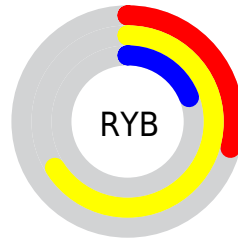

Details

The XYZ color **27.5065, 29.8366, 7.2150** is a dark color, and the websafe version is hex **999933**. A complement of this color would be **10.6182, 7.8977, 38.5007**, and the grayscale version is **26.2732, 27.6414, 30.1015**.

A 20% lighter version of the original color is **55.1480, 59.5115, 20.8922**, and **11.1777, 12.2461, 1.7746** is the 20% darker color. If you saturate the color by 10%, you get **26.7569, 28.8052, 5.5236**, and if you desaturate by 10%, it is **28.4030, 30.9480, 9.6158**.

Distribution

Red (66%)

Green (58%)

Blue (19%)

Red (29%)

Yellow (66%)

Blue (19%)

Cyan (0%)