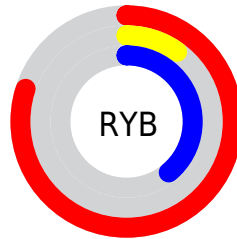

- Red (80%)
- Yellow (10%)
- Blue (39%)