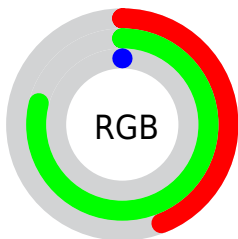

Distribution

Red (44%)

Green (79%)

Blue (0%)