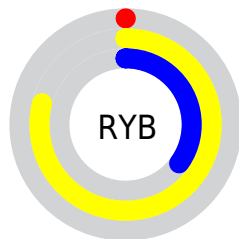

Red (0%)

Yellow (79%)

Blue (35%)