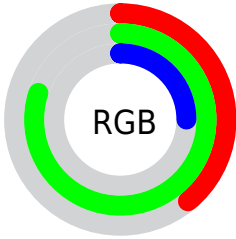

Distribution

- Red (39%)
- Green (80%)
- Blue (25%)