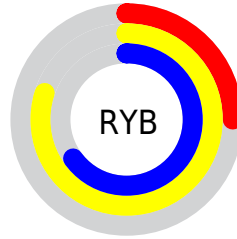

- Red (25%)
- Yellow (80%)
- Blue (65%)