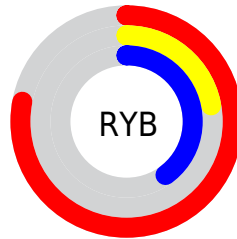

Details

The XYZ color **27.5346, 15.9513, 13.9396** is a dark color, and the websafe version is hex **CC3366**. The color can be described as dark muted rose. A complement of this color would be **28.0638, 44.4544, 37.6771**, and the grayscale version is **13.0420, 13.7212, 14.9423**.

A 20% lighter version of the original color is **52.8126, 35.3373, 33.7430**, and **11.5048, 5.8513, 4.1375** is the 20% darker color. If you saturate the color by 10%, you get **26.1551, 14.1757, 10.4484**, and if you desaturate by 10%, it is **29.4109, 18.5427, 18.1452**.

Distribution

Red (78%)

Green (22%)

Blue (40%)

Red (78%)

Yellow (22%)

Blue (40%)

Cyan (0%)