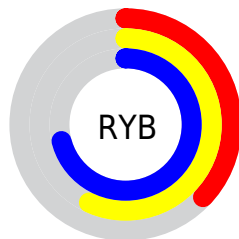

- Red (37%)
- Yellow (57%)
- Blue (71%)