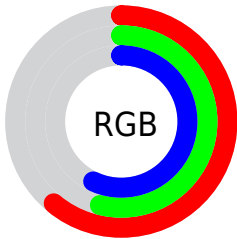

Distribution

Red (61%)

Green (54%)

Blue (57%)