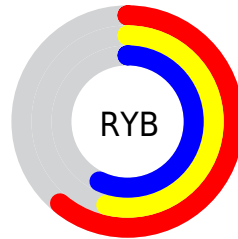

Details

The XYZ color **27.5741, 26.9042, 30.5278** is a dark color, and the websafe version is hex **999999**. A complement of this color would be **27.3054, 30.8684, 32.1243**, and the grayscale version is **26.2210, 27.5865, 30.0417**.

A 20% lighter version of the original color is **55.3006, 54.6521, 61.6671**, and **11.1827, 10.5857, 12.2803** is the 20% darker color. If you saturate the color by 10%, you get **24.8881, 22.5548, 26.4794**, and if you desaturate by 10%, it is **30.6285, 31.9092, 34.9481**.

Distribution

Red (61%)

Green (54%)

Blue (57%)

Red (61%)

Yellow (54%)

Blue (57%)

Cyan (0%)