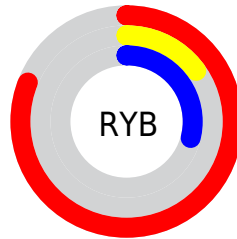

- Red (81%)
- Yellow (15%)
- Blue (29%)