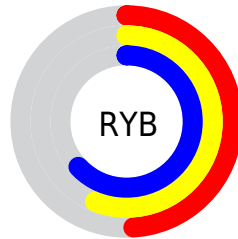

Details

The XYZ color **27.6353, 32.4229, 38.5199** is a light color, and the websafe version is hex **669999**. A complement of this color would be **25.7343, 23.7258, 22.6265**, and the grayscale version is **29.0750, 30.5892, 33.3116**.

A 20% lighter version of the original color is **55.3106, 63.5346, 74.3140**, and **11.1848, 13.5589, 16.7795** is the 20% darker color. If you saturate the color by 10%, you get **25.4730, 31.3090, 38.4190**, and if you desaturate by 10%, it is **30.1805, 33.7358, 38.6402**.

Distribution

Red (49%)

Green (63%)

Blue (63%)

Red (49%)

Yellow (56%)

Blue (63%)

Cyan (22%)