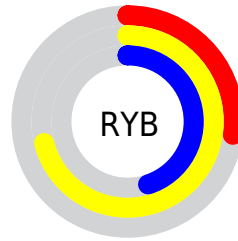

Details

The XYZ color **27.5897, 38.6283, 11.6321** is a dark color, and the websafe version is hex **99CC66**. A complement of this color would be **17.5405, 11.2384, 44.9630**, and the grayscale version is **31.1034, 32.7232, 35.6356**.

A 20% lighter version of the original color is **55.2829, 73.0499, 29.5987**, and **11.1673, 17.2096, 3.0204** is the 20% darker color. If you saturate the color by 10%, you get **25.9569, 37.8431, 9.0571**, and if you desaturate by 10%, it is **29.4793, 39.5285, 15.1151**.

Distribution

Red (53%)

Green (71%)

Blue (27%)

Red (27%)

Yellow (71%)

Blue (45%)

Cyan (25%)