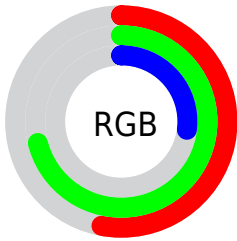

Distribution

Red (53%)

Green (71%)

Blue (27%)