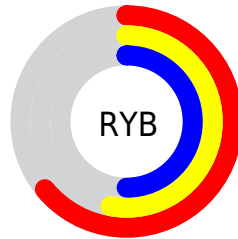

- Red (64%)
- Yellow (53%)
- Blue (50%)