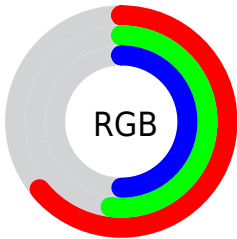

Distribution

- Red (64%)
- Green (52%)
- Blue (50%)