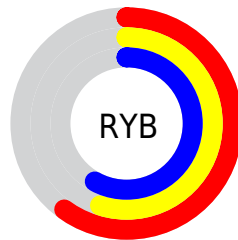

Details

The XYZ color **27.6359, 27.3441, 31.4251** is a dark color, and the websafe version is hex **999999**. A complement of this color would be **27.1505, 30.3164, 31.2101**, and the grayscale version is **26.5421, 27.9244, 30.4096**.

A 20% lighter version of the original color is **55.1244, 55.1817, 63.0041**, and **11.2095, 10.8326, 12.8094** is the 20% darker color. If you saturate the color by 10%, you get **25.0739, 23.0200, 28.1041**, and if you desaturate by 10%, it is **30.5389, 32.3024, 35.0052**.

Distribution

Red (60%)

Green (55%)

Blue (58%)

Red (60%)

Yellow (55%)

Blue (58%)

Cyan (0%)