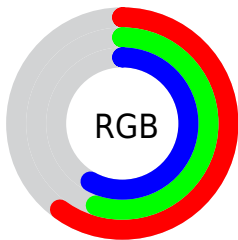

Distribution

Red (60%)

Green (55%)

Blue (58%)