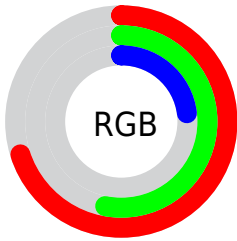

Distribution

- Red (70%)
- Green (53%)
- Blue (23%)