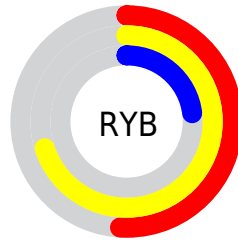

- Red (51%)
- Yellow (70%)
- Blue (23%)