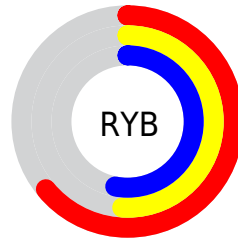

Details

The XYZ color **27.6656, 25.6070, 26.4062** is a dark color, and the websafe version is hex **CC9999**. A complement of this color would be **28.7403, 33.8005, 37.8118**, and the grayscale version is **25.2202, 26.5336, 28.8951**.

A 20% lighter version of the original color is **55.2240, 52.5579, 54.8110**, and **11.2642, 9.9855, 9.9280** is the 20% darker color. If you saturate the color by 10%, you get **24.7345, 21.2188, 20.8849**, and if you desaturate by 10%, it is **31.0752, 30.7447, 32.7262**.

Distribution

Red (64%)

Green (51%)

Blue (53%)

Red (64%)

Yellow (51%)

Blue (53%)

Cyan (0%)