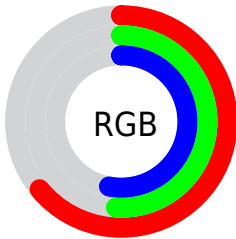

Distribution

Red (64%)

Green (51%)

Blue (53%)