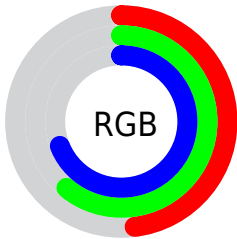

Distribution

Red (48%)

Green (61%)

Blue (69%)