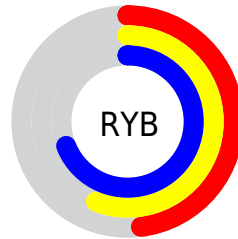

Details

The XYZ color **27.6276, 30.7488, 45.0364** is a dark color, and the websafe version is hex **669999**. A complement of this color would be **31.0772, 30.1892, 22.9289**, and the grayscale version is **27.9826, 29.4398, 32.0600**.

A 20% lighter version of the original color is **55.3557, 60.7176, 84.4034**, and **11.1980, 12.7084, 20.6017** is the 20% darker color. If you saturate the color by 10%, you get **24.2556, 27.3944, 44.5672**, and if you desaturate by 10%, it is **31.5115, 34.4612, 45.5488**.

Distribution

Red (48%)

Green (61%)

Blue (69%)

Red (48%)

Yellow (56%)

Blue (69%)

Cyan (30%)