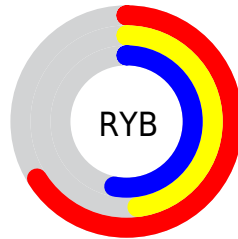

- Red (66%)
- Yellow (48%)
- Blue (53%)