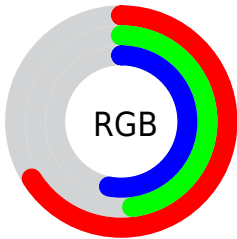

Distribution

- Red (66%)
- Green (48%)
- Blue (53%)