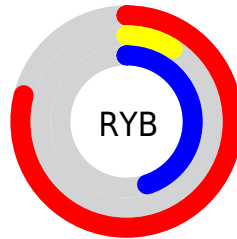

- Red (79%)
- Yellow (9%)
- Blue (45%)