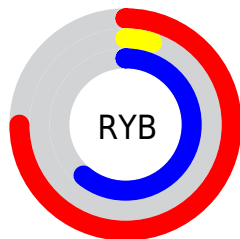

- Red (75%)
- Yellow (5%)
- Blue (61%)