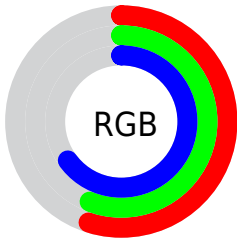

Distribution

- Red (55%)
- Green (56%)
- Blue (65%)