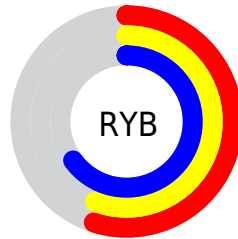

- Red (55%)
- Yellow (56%)
- Blue (65%)