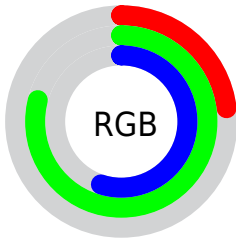

Distribution

- Red (23%)
- Green (79%)
- Blue (55%)