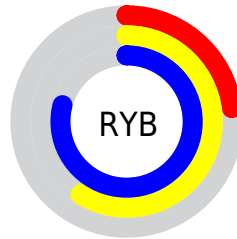

- Red (23%)
- Yellow (59%)
- Blue (79%)