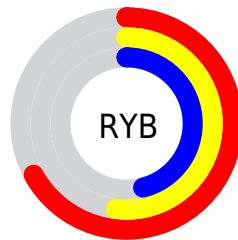

- Red (67%)
- Yellow (52%)
- Blue (46%)