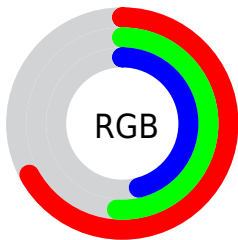

Distribution

- Red (67%)
- Green (51%)
- Blue (46%)