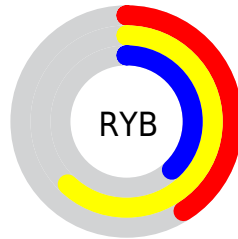

- Red (41%)
- Yellow (62%)
- Blue (38%)