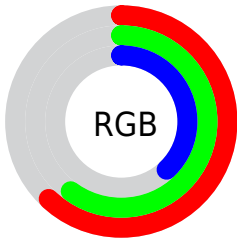

Distribution

- Red (62%)
- Green (60%)
- Blue (38%)