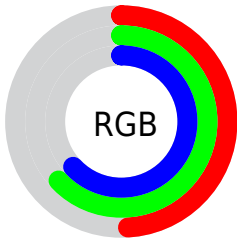

Distribution

Red (49%)

Green (63%)

Blue (63%)