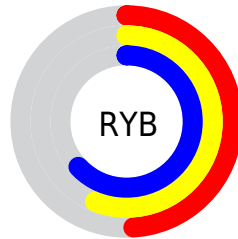

Details

The XYZ color **27.6942, 32.4634, 38.0641** is a light color, and the websafe version is hex **669999**. A complement of this color would be **25.9907, 24.0320, 23.3488**, and the grayscale version is **29.1558, 30.6742, 33.4042**.

A 20% lighter version of the original color is **55.4120, 63.6017, 73.6458**, and **11.2094, 13.5779, 16.4980** is the 20% darker color. If you saturate the color by 10%, you get **25.4686, 31.3215, 37.7505**, and if you desaturate by 10%, it is **30.3040, 33.8050, 38.3979**.

Distribution

Red (49%)

Green (63%)

Blue (63%)

Red (49%)

Yellow (56%)

Blue (63%)

Cyan (22%)