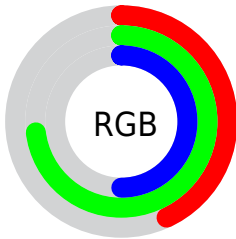

Distribution

- Red (43%)
- Green (73%)
- Blue (50%)