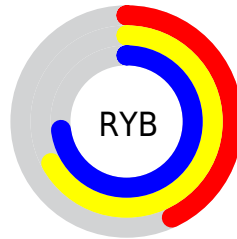

- Red (43%)
- Yellow (67%)
- Blue (73%)