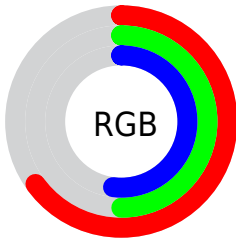

Distribution

Red (65%)

Green (50%)

Blue (52%)