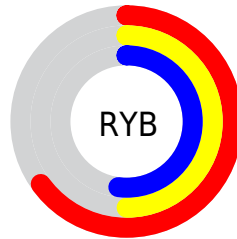

Details

The XYZ color **27.8204, 25.3198, 25.2507** is a dark color, and the websafe version is hex **996666**. A complement of this color would be **29.3327, 34.8716, 39.8370**, and the grayscale version is **24.9824, 26.2834, 28.6227**.

A 20% lighter version of the original color is **55.7123, 52.2385, 53.0456**, and **11.2967, 9.7939, 9.4786** is the 20% darker color. If you saturate the color by 10%, you get **24.8658, 20.9356, 19.5638**, and if you desaturate by 10%, it is **31.2824, 30.4823, 31.8343**.

Distribution

Red (65%)

Green (50%)

Blue (52%)

Red (65%)

Yellow (50%)

Blue (52%)

Cyan (0%)