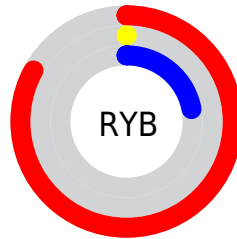

- Red (83%)
- Yellow (0%)
- Blue (22%)