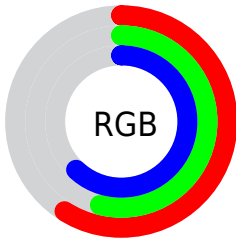

Distribution

Red (59%)

Green (54%)

Blue (62%)