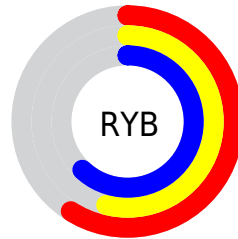

# Details

The XYZ color **27.7813, 26.8786, 36.5247** is a dark color, and the websafe version is hex **999999**. A complement of this color would be **28.7687, 32.7141, 28.4665**, and the grayscale version is **26.2370, 27.6034, 30.0601**.

A 20% lighter version of the original color is **55.4529, 54.5193, 71.2189**, and **11.2606, 10.5517, 15.6306** is the 20% darker color. If you saturate the color by 10%, you get **24.5217, 22.0872, 35.7721**, and if you desaturate by 10%, it is **31.4421, 32.3728, 37.3927**.

# Distribution

Red (59%)

Green (54%)

Blue (62%)

Red (59%)

Yellow (54%)

Blue (62%)

Cyan (6%)